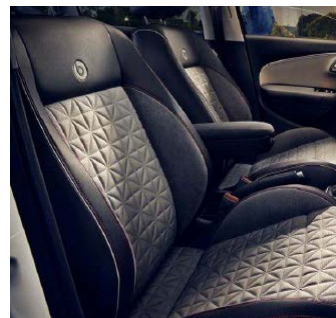

FUNCTIONAL EQUIPMENT

Soundsystem "Beat" with 6 loudspeakers

App Connect