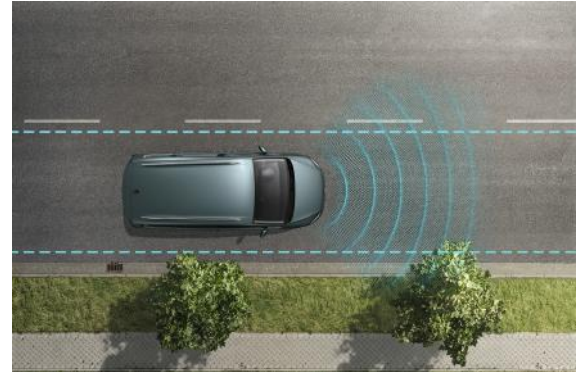

The above photo contains optional integrated child seat

The above specifications are for information purposes only as our products are continually updated and changes may be made to the specifications at any time. If you require any specific feature, you must consult your local dealer who is regularly updated with any change in specification. Specifications are subject to change without notice.