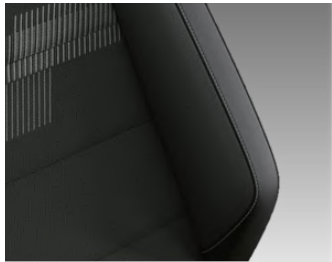

"Diag"
(Design Pack Black)
Neutral/Titan Black Cloth (UL)

Optional on Life, Style & R-Line