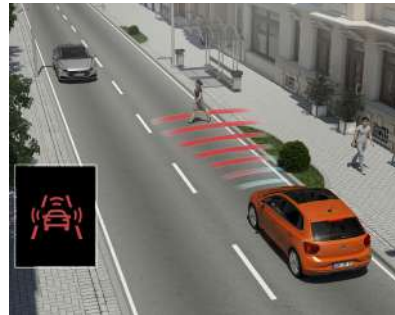

Polo Comfortline (in addition to Trendline)

Interior Equipment

- » Seat trim covers in fabric "Slash"
- » Multifunction steering wheel
- » Illuminated vanity mirrors in sun visors
- » Carpet mats in front and rear
- » Map pockets on back of front seats
- » Two reading lights in front and rear

Exterior Equipment

- » 15" "Seyne" alloy wheels incl. wheel locks with extended anti-theft protection
- » Chrome elements on power mirror and power windows switches
- » Front fog lamps and cornering light
- » Body-coloured bumpers, radiator grille with chrome modlings

Functional Equipment

- » Cruise Control system incl. speed limiter
- » 8" "Ready 2 Discover" with a clear glass screen and 6 speakers
- » Multi-function display "Plus"
- » App Connect
- » 2 USB interfaces
- » Air conditioning system

The above specifications are for information purposes only as our products are continually updated and changes may be made to the specifications at any time. If you require any specific feature, you must consult your local dealer who is regularly updated with any change in specification. Specifications are subject to change without notice.