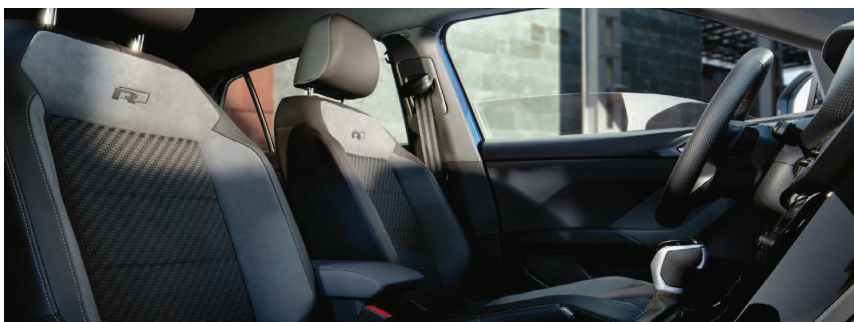

T-Cross R-Line (in addition to Style)

Exterior Equipment

- » 17" Sebring alloy wheel
- » 'R-Line' front and rear bumpers incl. 'R-Line' side skirt
- » Radiator grille with 'R-Line' logo
- » 'R-Line' badging on sides
- » Exhaust pipe in grained black design including splitter
- » Black wheel housing flarings

T-Cross R-Line (optional equipment)

Interior Equipment

- » Fabric seat coverings in 'R-Line' design incl. 'R-Line' logo embossed on seat
- » 'R-Line' specific perforated leather multifunction steering wheel (DSG models gain gear shift paddles on steering wheel)
- » Pedal cluster in aluminium look
- » Decorative inserts in 'R-Line' Race style
- » Black headliner
- » 'R-Line' scuff plates in door sills
- » 'R-Line' style carpet mats front and rear

The above specifications are for information purposes only as our products are continually updated and changes may be made to the specifications at any time. If you require any specific feature, you must consult your local dealer who is regularly updated with any change in specification. Specifications are subject to change without notice.