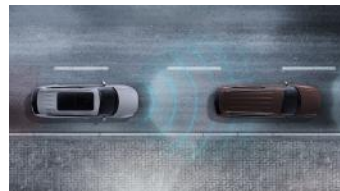

Functional Equipment

Adaptive Cruise Control incl. speed limiter
8" "Composition Media" radio system with 8 speakers
Climatronic 3-zone automatic climate control with 'Air Care' and controls in rear
Hill Descent Control
2 USB interfaces
Park Distance Control- warning signals for obstacles in the front and rear incl. manoeuvre braking function
Sliding trunk cover
Multifunction display 'Premium' with multicolour display
Driver Alert System
Electric luggage compartment opening and closing, opening angle adjustable
Voice control