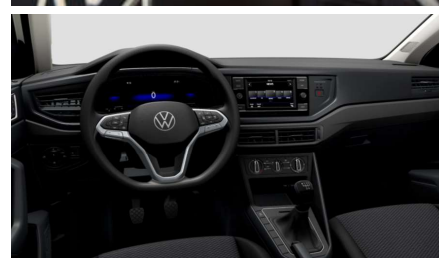

Safety Equipment

- » Emergency Call service
- » Driver Alert System
- » Driver and front passenger airbag with front passenger airbag deactivation
- » 3 point seat belts in front with height adjustment and seat belt pretensioners
- » 3 point seat belts for outer rear and centre rear seats
- » Isofix anchors for child seats on outer rear bench seats and front passenger seat
- » Warning signal and light for front and rear seat belts not fastened
- » Side airbag in front with curtain airbag and interacting airbag in front (centre airbag)
- » Laminated safety glass windscreen
- » Warning triangle