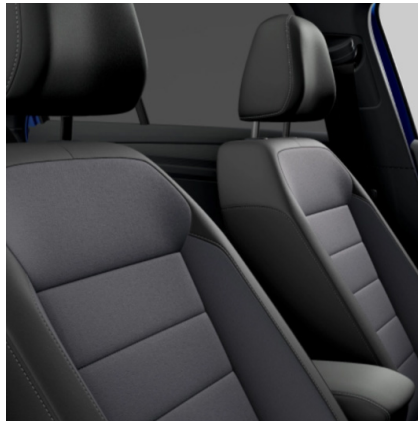

"Vienna" leather
Platinum Grey/Black (LE)
Optional on Style