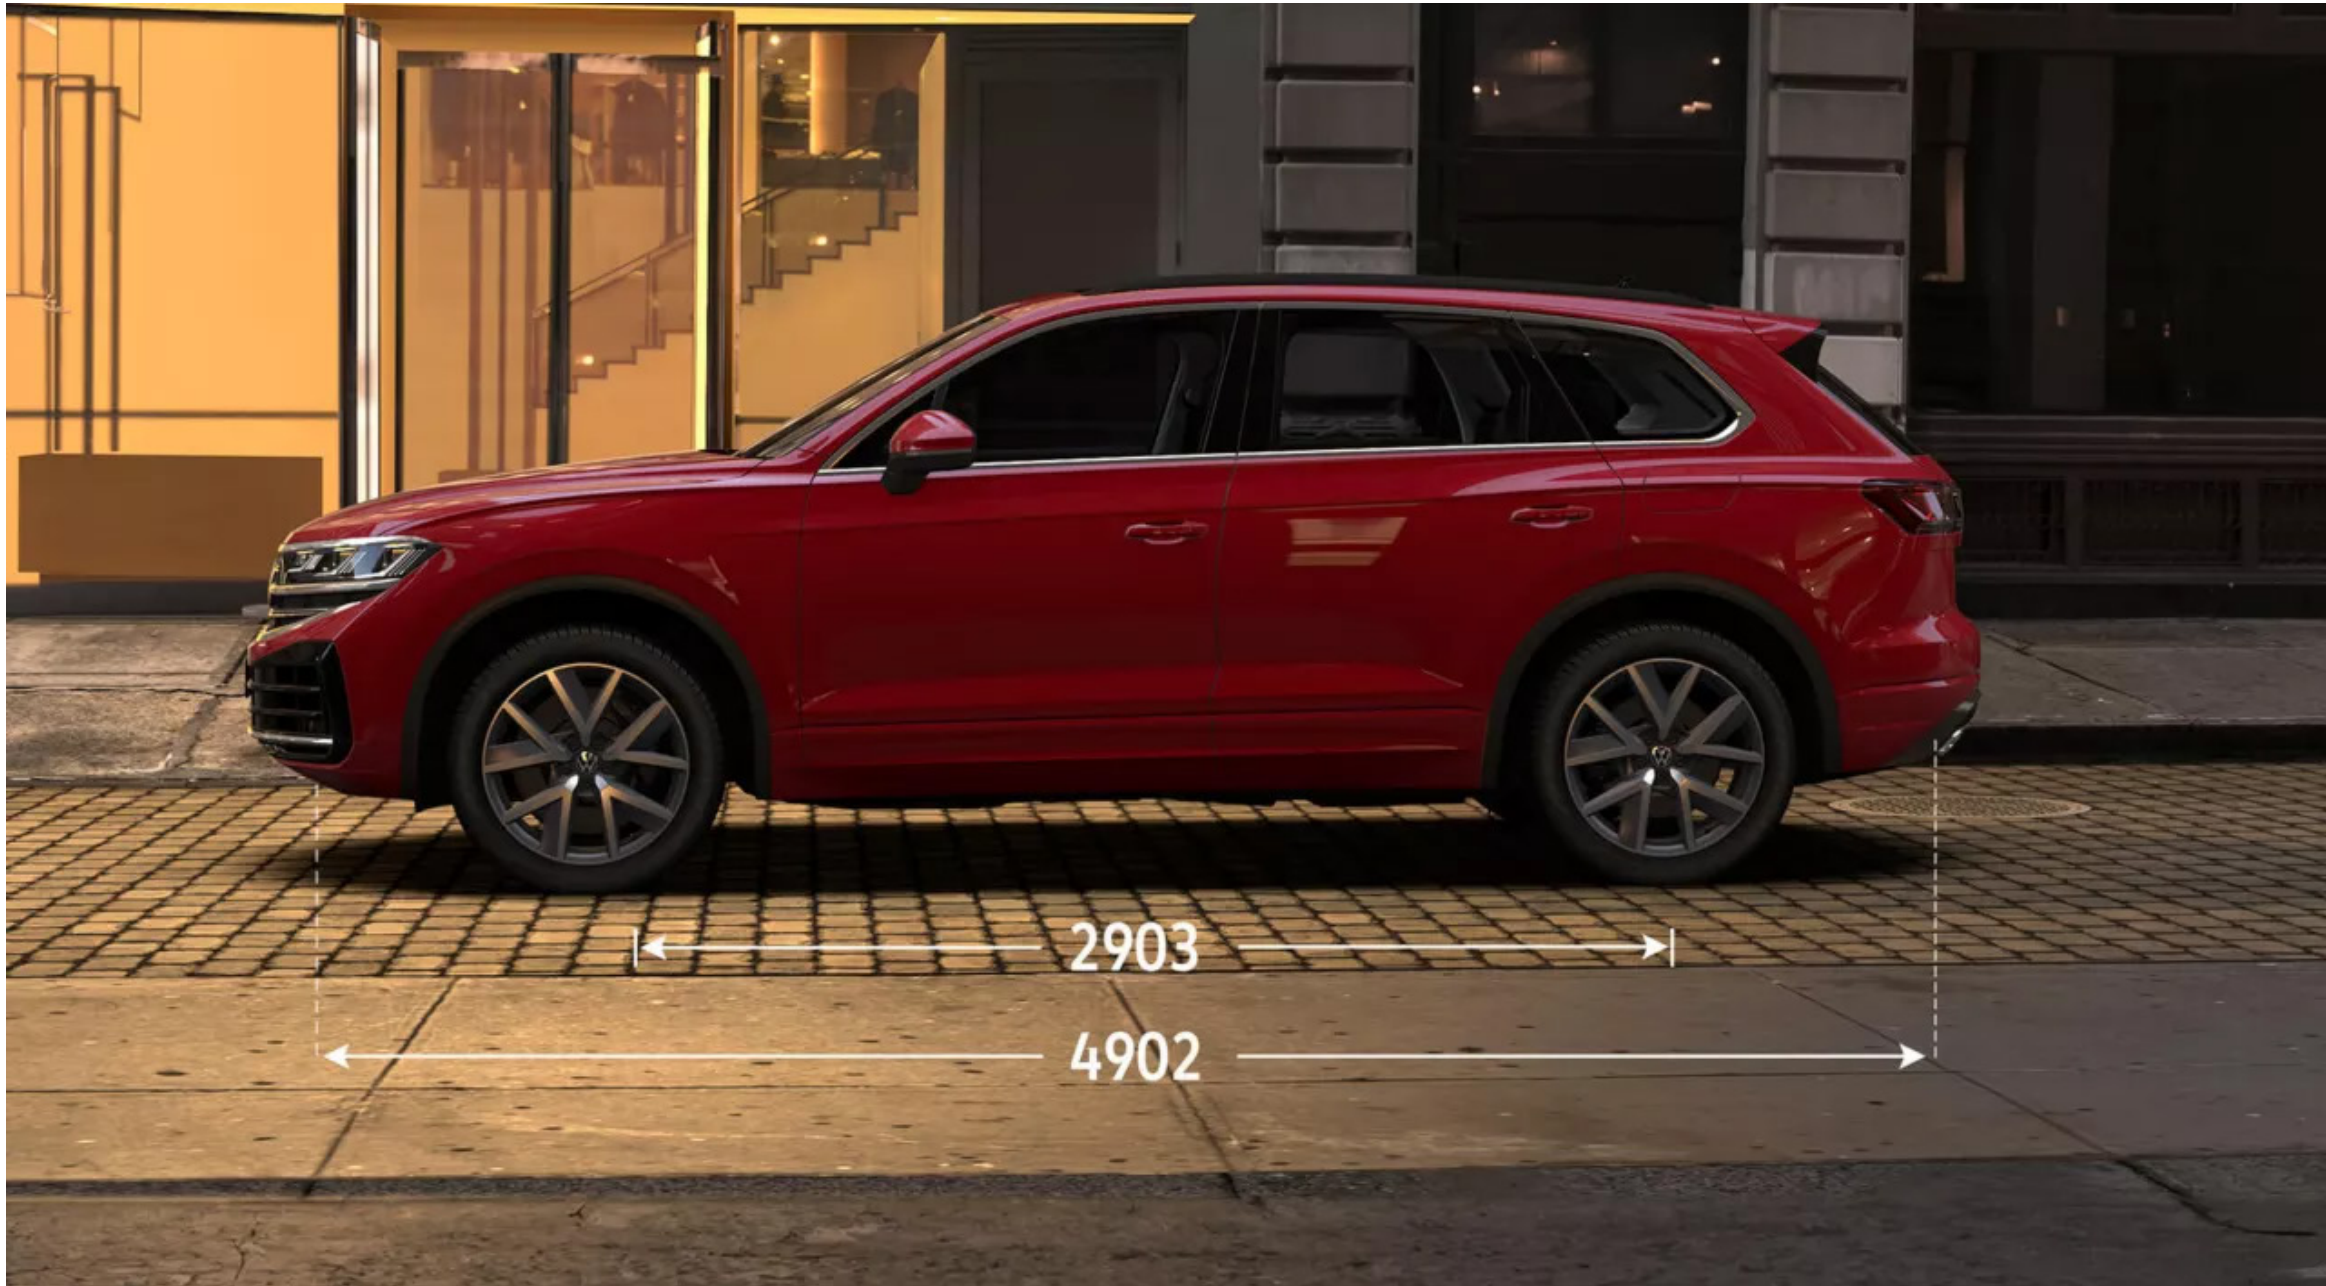

Volkswagen Car Derived Van Dimensions

Touareg Dimensions