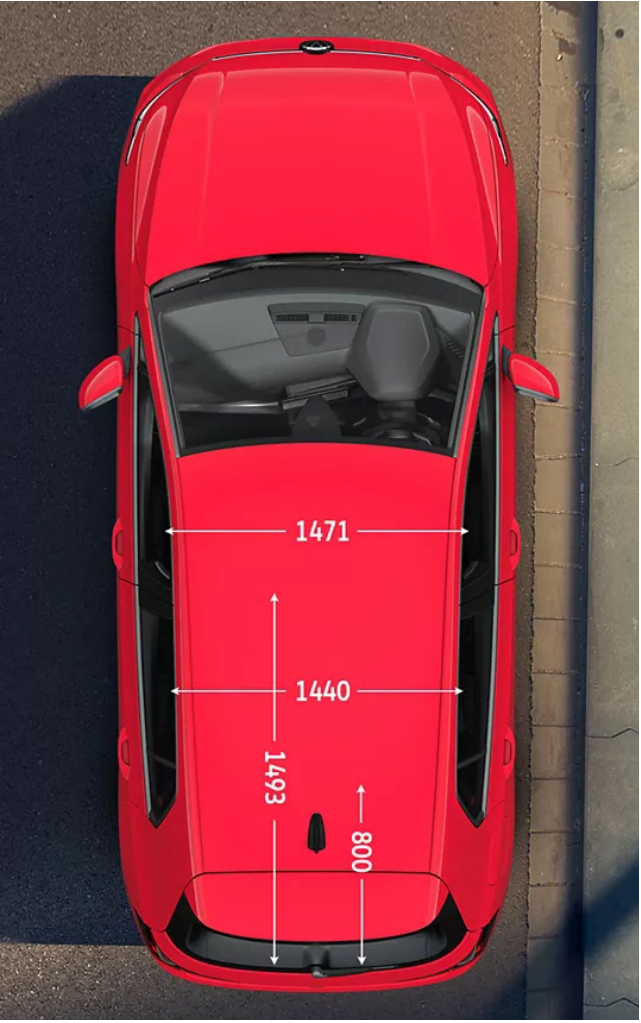

Volkswagen Car Derived Van Dimensions

	mm
Length	4,902/1,910
Wheelbase	2,903
Turning Circle	12,200
Width - excluding door mirrors	1,984
Height	1,712
Aperture	TBC

	mm
Length	4,282/1,520
Wheelbase	2,620
Turning Circle	11.1m
Width - excluding door mirrors	1,789
Height	1,483
Aperture	TBC