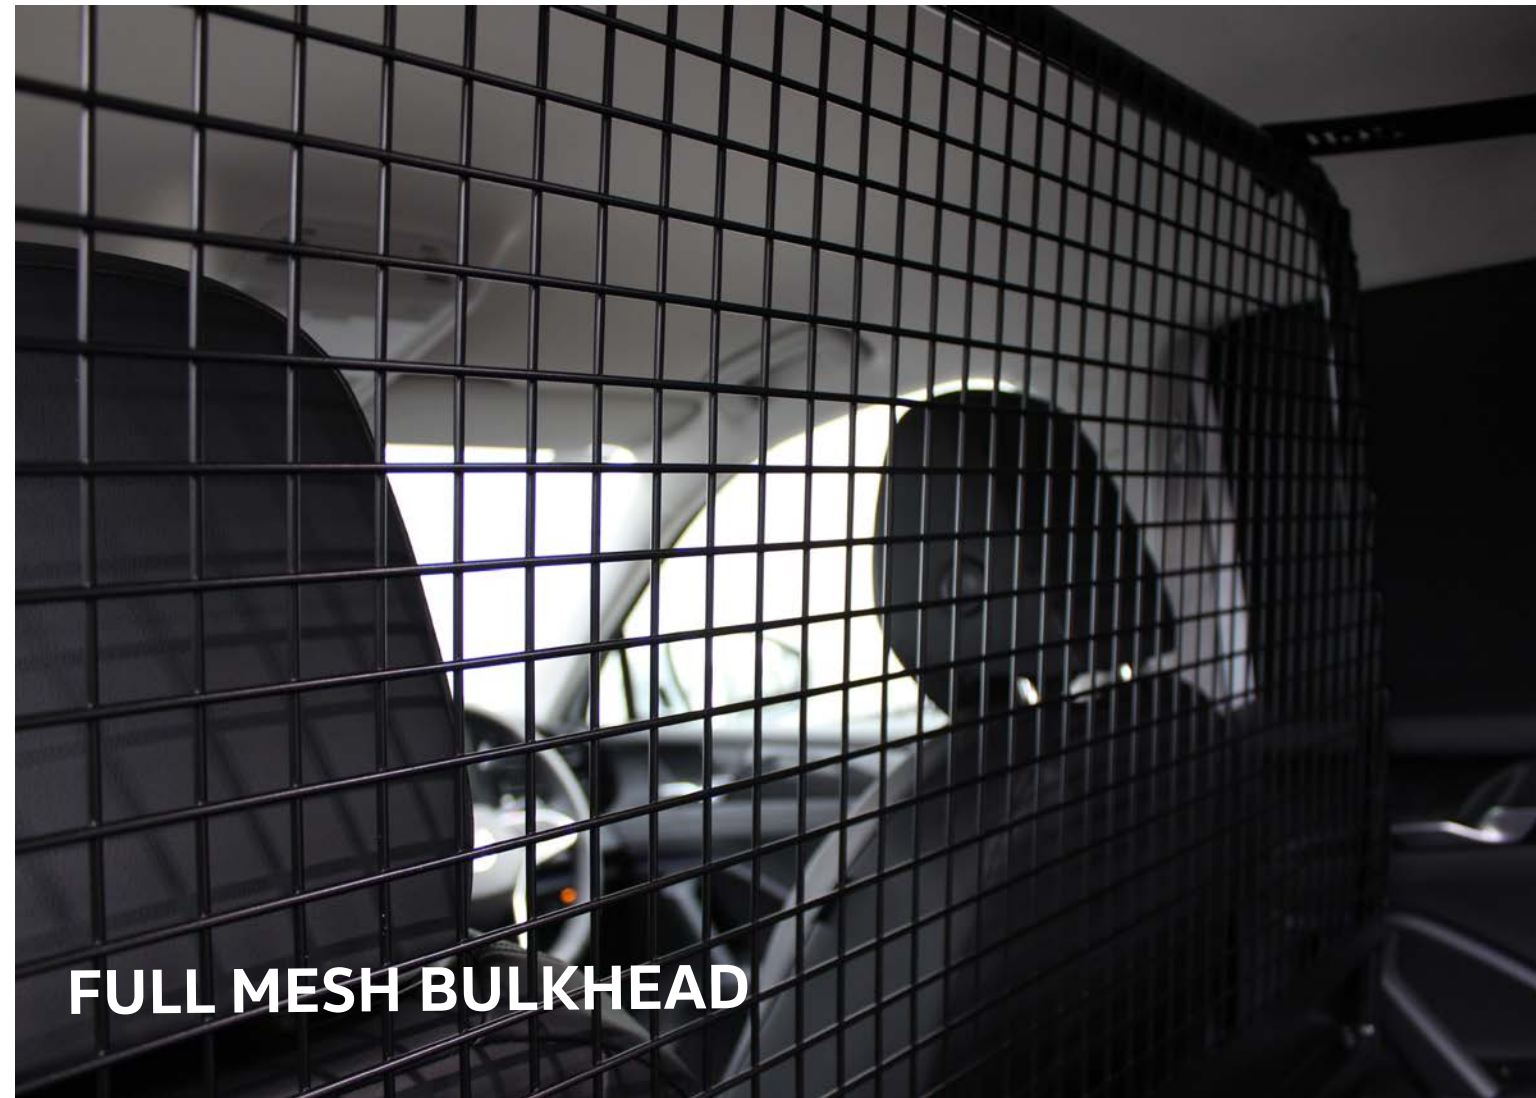

Volkswagen Car Derived Van Features

FULL MESH BULKHEAD