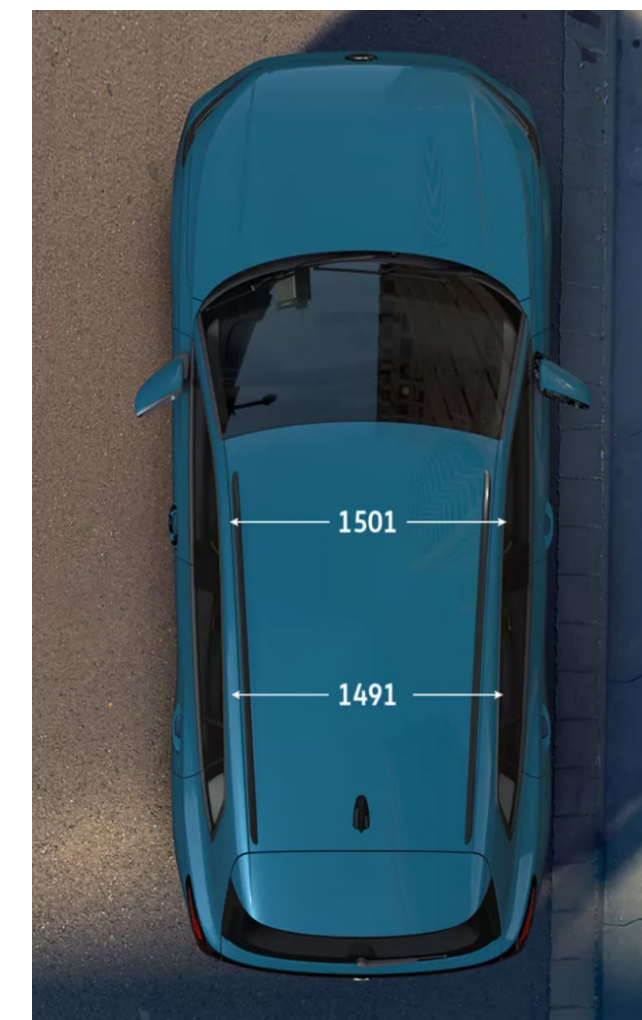

Volkswagen Car Derived Van Features

FULL MESH BULKHEAD

TINTED REAR WINDOWS

CARGO SPACE AREA

SEPARATE CAB & CARGO SPACE

Volkswagen Car Derived Van Dimensions

T-Roc Dimensions

	mm
Length	4,236/1,550
Wheelbase	2,590
Turning Circle	10,600
Width - excluding door mirrors	1,819
Height	1,584
Aperture	H670 x W1,160

Tiguan Dimensions

	mm
Length	4,539/1,600
Wheelbase	2,676
Turning Circle	11,700
Width - excluding door mirrors	1,842
Height	1,660
Aperture	TBC

Volkswagen Car Derived Van Dimensions

Touareg Dimensions

	mm
Length	4,902/1,910
Wheelbase	2,903
Turning Circle	12,200
Width - excluding door mirrors	1,984
Height	1,712
Aperture	TBC