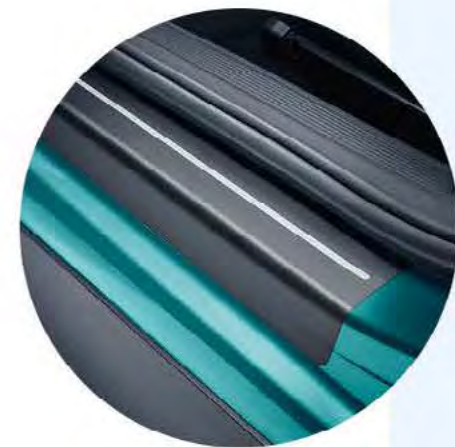

**REVERSIBLE LUGGAGE
COMPARTMENT MAT**
VARIABLE LUGGAGE COMPARTMENT
FLOOR, HIGHER POSITION

The luggage compartment reversible mat's finely woven upper velour surface protects the luggage compartment against dirt, while its plastic studs on the underside prevent cargo from sliding. In addition, the fold-out loading sill protection protects the bumper against damage.

Part Number: 10A061210

€123.00

**DOOR SILL
PROTECTION FILM**
BLACK/SILVER,
FRONT AND REAR

The black film with silver decorative stripes not only enhances the appearance of your vehicle's door sills but also protects them against scratches.

Part Number: 10A071310ZMD

Four-piece set

€112.55

**DOOR SILL
PROTECTION FILM**
TRANSPARENT,
FRONT AND REAR

These transparent film sill protectors protect the sills against scratches from shoes and heels without changing the look of the vehicle.

Part Number: 10A071310A908

Four-piece set

€71.34