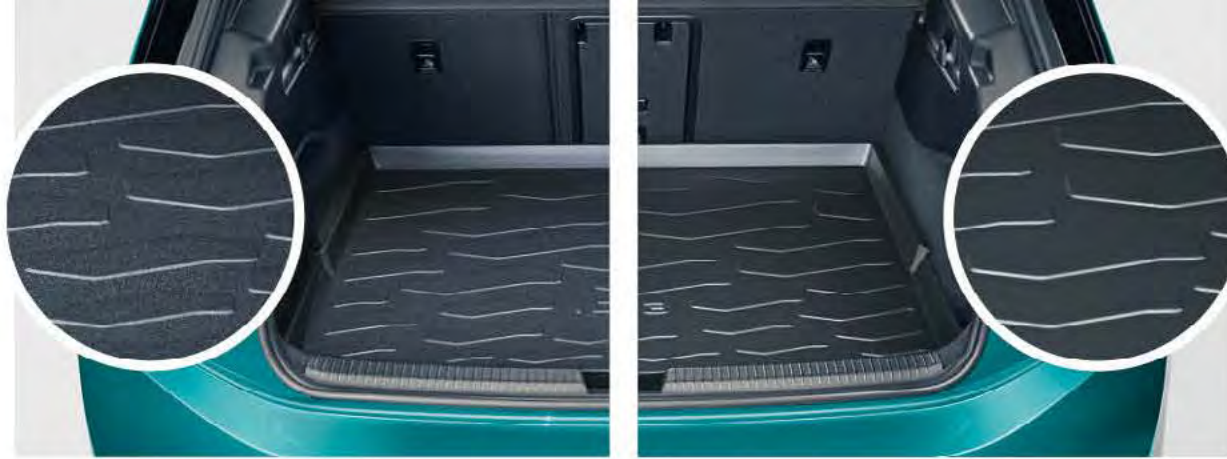

Part Number: 10A071310A908

Four-piece set

€71.34

FLEXIBLE LOADLINER
BASIC LUGGAGE COMPARTMENT FLOOR

This light, flexible and washable custom made loadliner fits perfectly to the vehicle boot contours, protecting it from moisture and dirt. The moulded inlay prevents movement of goods in the boot. If the boot liner is not required, it can be simply rolled up to save space.