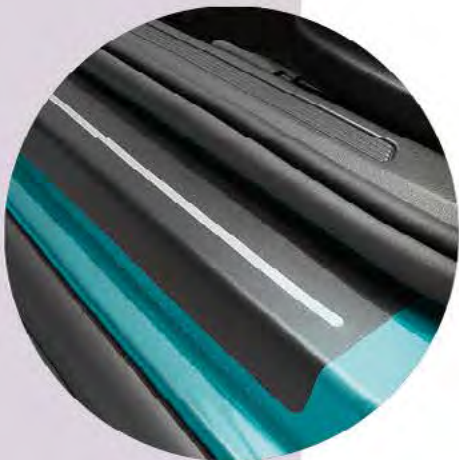

DOOR SILL PROTECTION FILM BLACK/SILVER

The black film with silver decorative stripes not only enhances the appearance of your vehicle's door sills but also protects them against scratches.

Part Number: 2GM071310

Two-piece set

€131.61