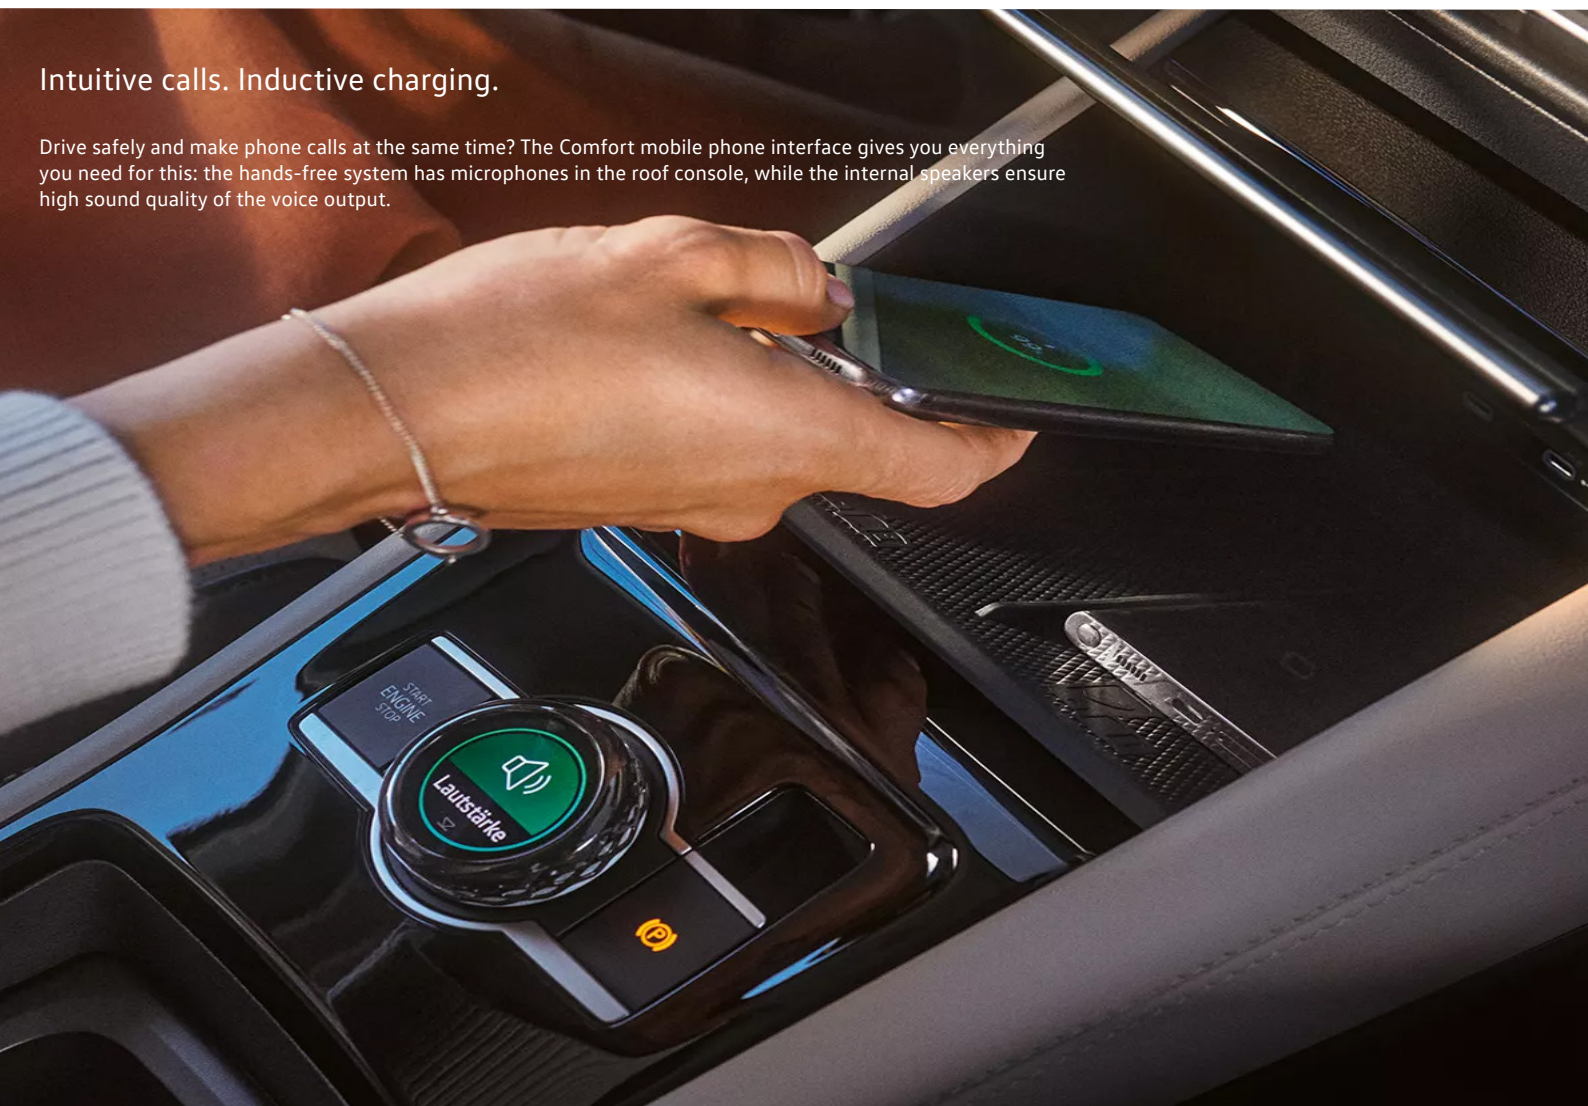

### Colours define spaces

Depending on the equipment, you can gently illuminate the interior of the all new Tiguan with just a tap of the finger – and choose from up to 30 colours. Multiple light strips and illuminated decorative elements allow you to create a personalised lighting atmosphere.

### Expand your horizons

The optional electric tilting and sliding panoramic sunroof is a real eye-catcher. Thanks to its enormous glass surface, it bathes all passengers in more light and offers an unrestricted view of the sky. Its electric roller sunshade provides protection from excessive sunlight. Would you like some fresh air? The front half of the sunroof can optionally be tilted or extends fully backwards.

## At a glance. All of the important information.

Being able to check important information while also keeping an eye on the road: this is a major advantage of the optional head-up display. Part of the windscreen becomes a projection surface that can display your speed, messages from your driver assist systems or navigation instructions.