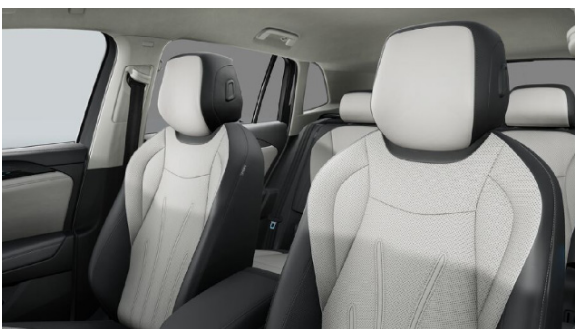

Mistral Grey - Varena Leather (Package WL1)
Soul Black (AQ)
Optional - Elegance

Please note, the print processes do not allow exact reproduction of the upholstery colours.